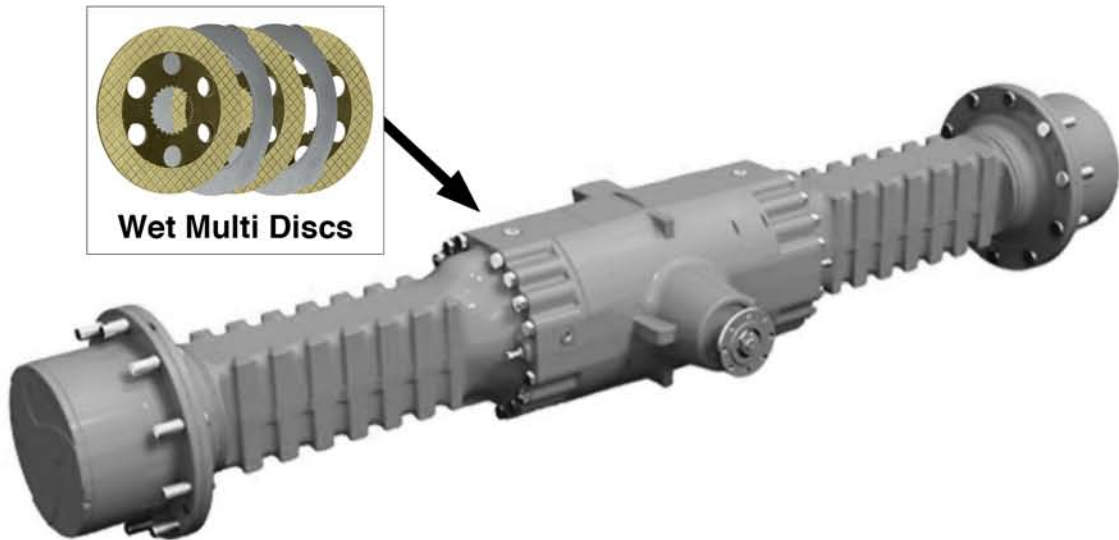

Cut Maintenance and Downtime

100% Kevlar® fibered composite *Braketex*® plates lasts 3 times longer!

Brake plates for all your off-highway axle applications
For Multi-disc wet brakes and dry brakes, too!

For:

Dana,

Carraro,

ZF,

Ford,

Wagner

& Dry Pads

For more information, contact: